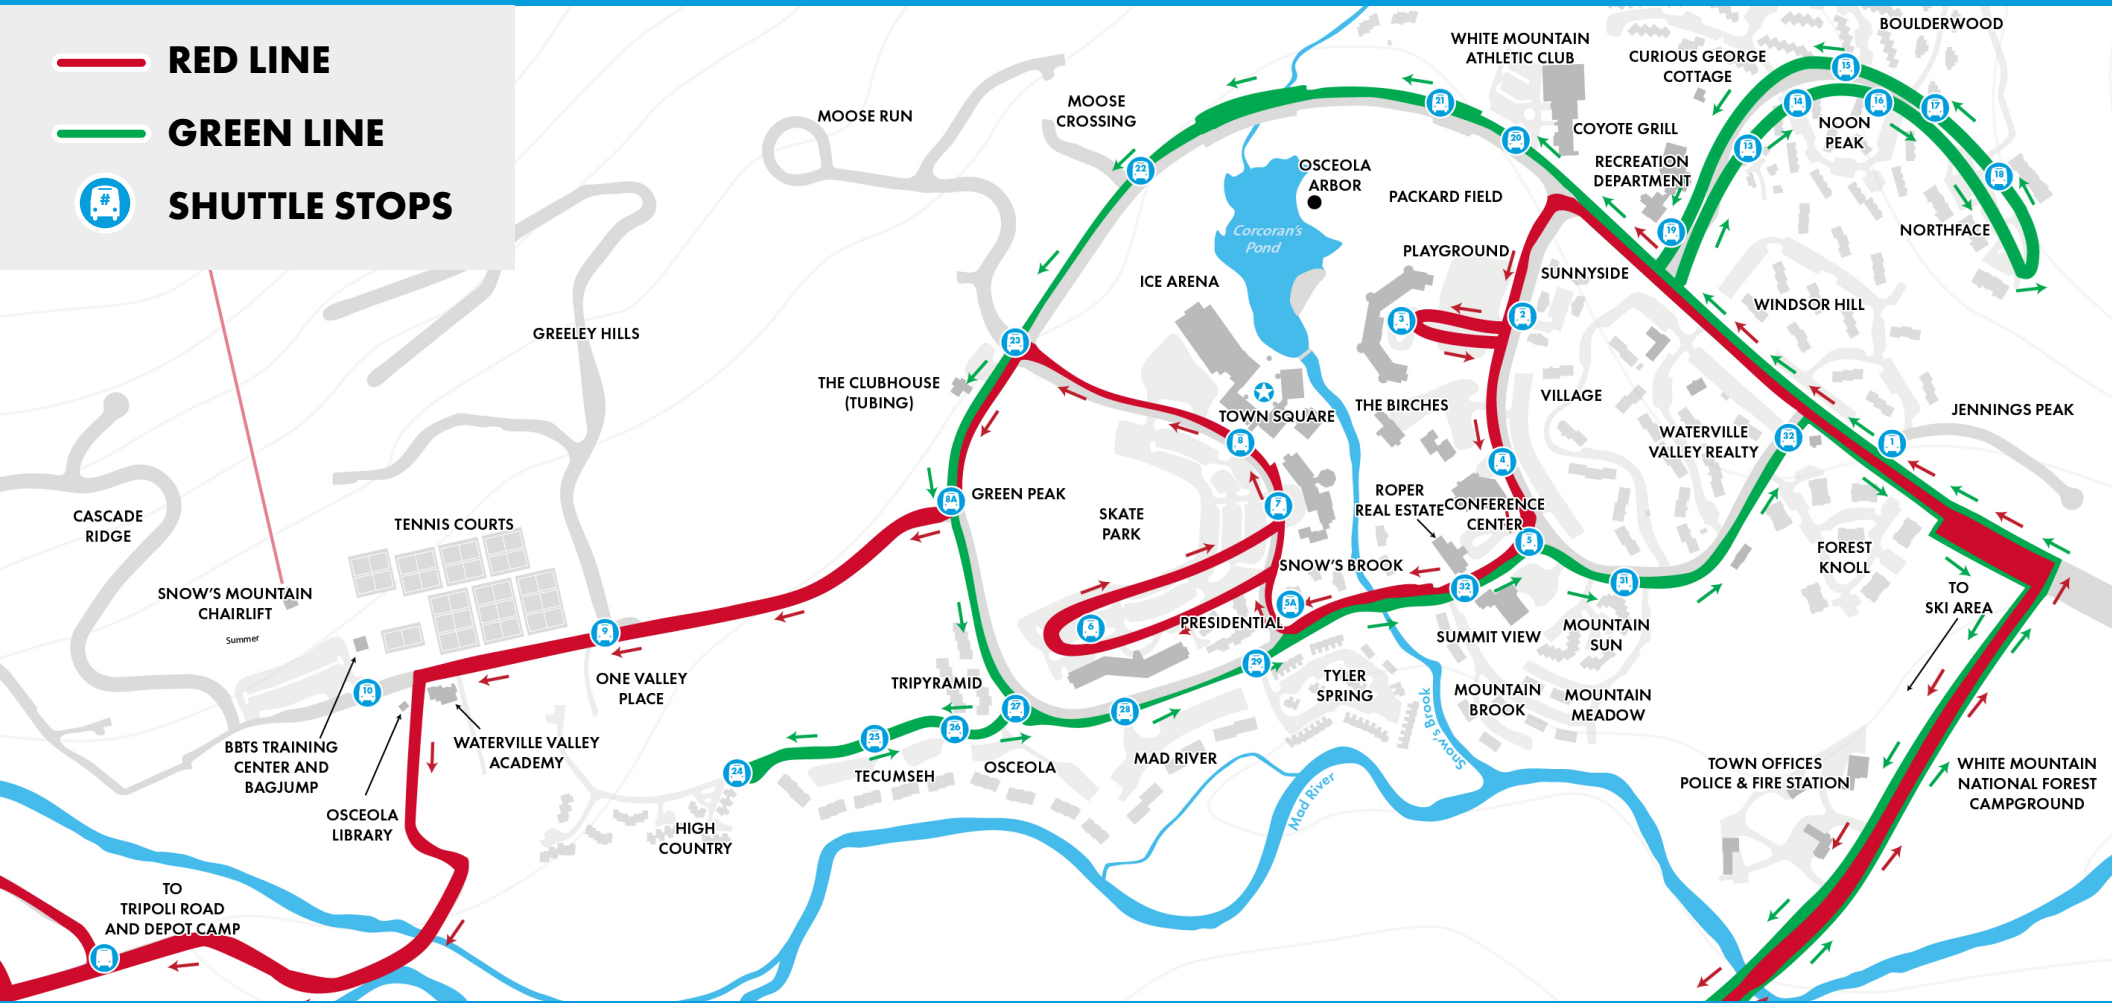

RESORT SHUTTLE

- **RED LINE**
- **GREEN LINE**
- SHUTTLE STOPS**

MIDWEEK SCHEDULE

BUS CYCLES THROUGH EVERY 30 MINUTES

PLEASE NOTE: Buses run continuously from the Base Area to all stops until 4:30pm.

| STOP | NAME OF STOP | LOAD TIME | 9:00am | 10:00am | 12:00pm | 1:00pm | 2:00pm |
|------|-----------------------------|-----------|--------|---------|---------|--------|--------|
| 0 | Mountain Base | 8:00am | 9:00am | 10:00am | 12:00pm | 1:00pm | 2:00pm |
| 1 | Windsor Hill | 8:05am | 9:05am | 10:05am | 12:05pm | 1:05pm | 2:05pm |
| 2 | Sunnyside | 8:06am | 9:06am | 10:06am | 12:06pm | 1:06pm | 2:06pm |
| 3 | Golden Eagle | 8:07am | 9:07am | 10:07am | 12:07pm | 1:07pm | 2:07pm |
| 4 | Conference Center | 8:08am | 9:08am | 10:08am | 12:08pm | 1:08pm | 2:08pm |
| 5 | Silver Fox | 8:09am | 9:09am | 10:09am | 12:09pm | 1:09pm | 2:09pm |
| 5a | Cross Roads | 8:10am | 9:10am | 10:10am | 12:10pm | 1:10pm | 2:10pm |
| 6 | Black Bear/Presidentials | 8:11am | 9:11am | 10:11am | 12:11pm | 1:11pm | 2:11pm |
| 7 | Snowy Owl | 8:12am | 9:12am | 10:12am | 12:12pm | 1:12pm | 2:12pm |
| 8 | Town Square | 8:14am | 9:14am | 10:14am | 12:14pm | 1:14pm | 2:14pm |
| 9 | SSnow's Mtn Road | 8:15am | 9:15am | 10:15am | 12:15pm | 1:15pm | 2:15pm |
| 10 | WVBBTS/Snow's Mtn | 8:16am | 9:16am | 10:16am | 12:16pm | 1:16pm | 2:16pm |
| 11 | River Road | 8:18am | 9:18am | 10:18am | 12:18pm | 1:18pm | 2:18pm |
| 12 | Livermore Parking | 8:20am | 9:20am | 10:20am | 12:20pm | 1:20pm | 2:20pm |
| 0 | Mountain Base | 8:30am | 9:30am | 10:30am | 12:30pm | 1:30pm | 2:30pm |
| 13 | Mountain Village | 8:36am | 9:36am | 10:36am | 12:36pm | 1:36pm | 2:36pm |
| 14 | Noon Peak Lower | 8:36am | 9:36am | 10:36am | 12:36pm | 1:36pm | 2:36pm |
| 15 | Forest Rim Upper | 8:37am | 9:37am | 10:37am | 12:37pm | 1:37pm | 2:37pm |
| 16 | Noon Peak/Boulderwood | 8:37am | 9:37am | 10:37am | 12:37pm | 1:37pm | 2:37pm |
| 17 | Upper North Face | 8:39am | 9:39am | 10:39am | 12:39pm | 1:39pm | 2:39pm |
| 18 | Lower North Face | 8:39am | 9:39am | 10:39am | 12:39pm | 1:39pm | 2:39pm |
| 19 | Recreation Department | 8:40am | 9:40am | 10:40am | 12:40pm | 1:40pm | 2:40pm |
| 20 | White Mtn Athletic Club | 8:41am | 9:41am | 10:41am | 12:41pm | 1:41pm | 2:41pm |
| 21 | Moose Run | 8:42am | 9:42am | 10:42am | 12:42pm | 1:42pm | 2:42pm |
| 22 | Waterville Place | 8:42am | 9:42am | 10:42am | 12:42pm | 1:42pm | 2:42pm |
| 23 | Moose Crossing | 8:43am | 9:43am | 10:43am | 12:43pm | 1:43pm | 2:43pm |
| 24 | High Country | 8:45am | 9:45am | 10:45am | 12:45pm | 1:45pm | 2:45pm |
| 25 | Tecumseh II | 8:45am | 9:45am | 10:45am | 12:45pm | 1:45pm | 2:45pm |
| 26 | Tecumseh I | 8:45am | 9:45am | 10:45am | 12:45pm | 1:45pm | 2:45pm |
| 27 | Osceola | 8:46am | 9:46am | 10:46am | 12:46pm | 1:46pm | 2:46pm |
| 28 | Mad River | 8:46am | 9:46am | 10:46am | 12:46pm | 1:46pm | 2:46pm |
| 29 | Tyler Spring | 8:46am | 9:46am | 10:46am | 12:46pm | 1:46pm | 2:46pm |
| 30 | Mtn Brook/Mtn Meadow | 8:47am | 9:47am | 10:47am | 12:47pm | 1:47pm | 2:47pm |
| 31 | Valley Inn/Mtn Sun | 8:47am | 9:47am | 10:47am | 12:47pm | 1:47pm | 2:47pm |
| 32 | Village Condos/Forest Knoll | 8:49am | 9:49am | 10:49am | 12:49pm | 1:49pm | 2:49pm |
| 0 | Mountain Base | 8:54am | 9:54am | 10:54am | 12:54pm | 1:54pm | 2:54pm |